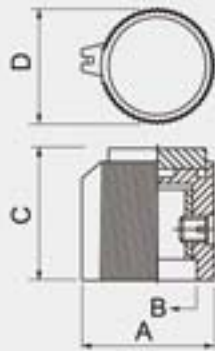

# RN-118

	A	B	C	D	SHAFT HOLE		
D	29.1	Ø22.0	16.4	Ø25.4	Ø6.4	Ø6.1	
E	23.0	Ø13.2	16.2	Ø19.5	Ø6.4	Ø3.2	
F	15.0	Ø8.9	15.1	Ø13.2	Ø6.4	Ø6.1	Ø3.2

## FEATURES:

- Material: Phenolic.
- With white indicator line.
- Set screw on one side.
- With color inlay. (Material: ABS.)